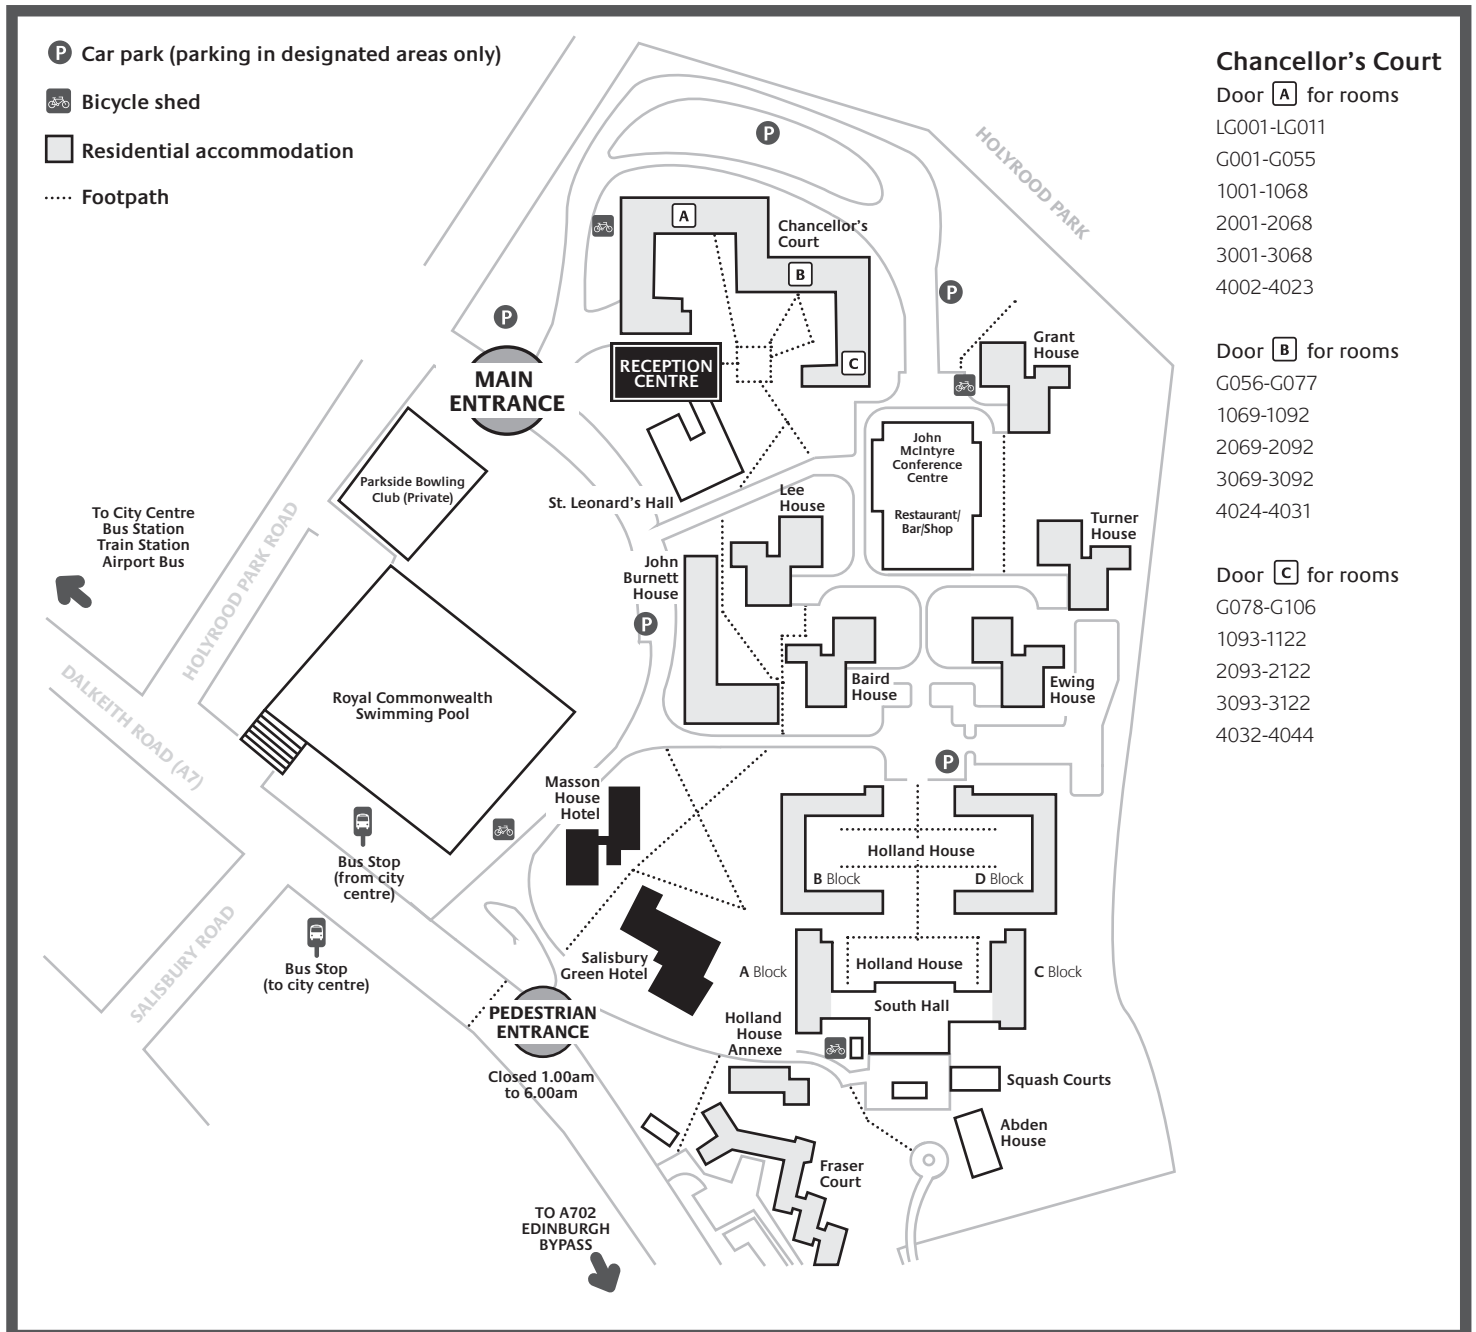

EDINBURGH FIRST

for conferences,
events and
accommodation

www.edinburghfirst.co.uk

Pollock Halls

Check out 10.30am on your day of departure

Breakfast is served from 07.30am – 10.00am

Reception may be contacted 24 hours a day, please check your in-room information

Tourist information & tours are available at Reception

Extension of stay please contact Reception the night before your original departure

EDINBURGH FIRST for conferences, events and accommodation

www.edinburghfirst.co.uk

Edinburgh